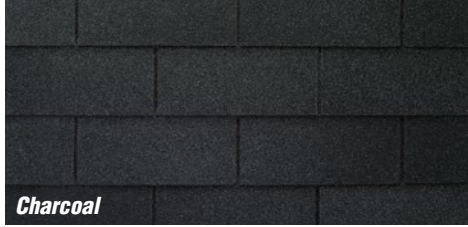

ROYAL SOVEREIGN®

THREE-TAB SHINGLES

SHINGLE & ACCESSORY LTD. WARRANTY
25 Years
 LTD. WARRANTY TERM

Most Popular Colors

Golden Cedar

Charcoal

Weathered Gray

Silver Lining

Nickel Gray

Russet Red

Sandrifft

Slate

Summer Sage

*Rated by the Cool Roof Rating Council (CRRC).

Note: It is difficult to reproduce the color clarity and actual color blends of these products. Before selecting your color, please ask to see several full-size shingles.